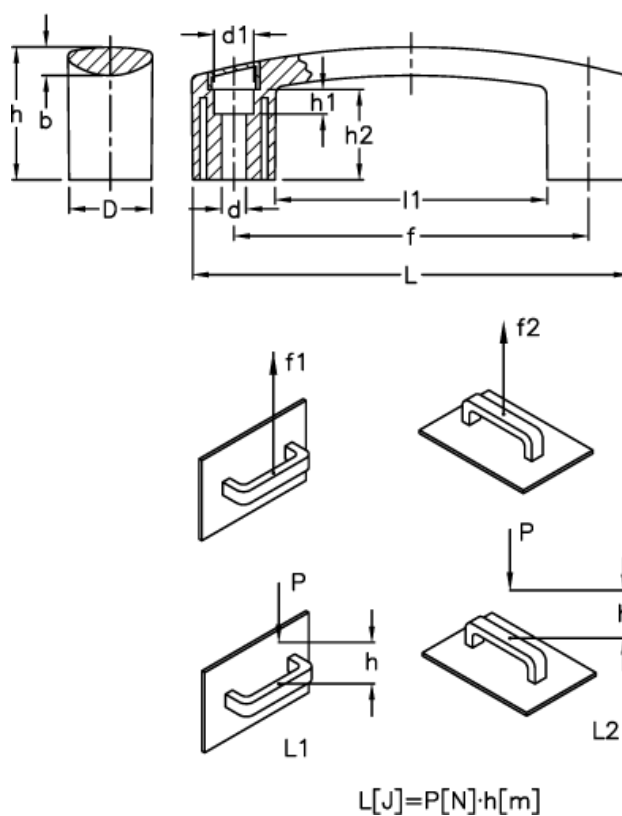

# Data Sheet

Article number: 23052602116

Description: E+G Bridge handle  
EBP.140-8-C6 Red

## Measures

b	= 8.5	h1	= 8.5
d	= 8.5	h2	= 26.5
D	= 26.0	L	= 144.0
d1	= 13.5	l1	= 92.0
f	= 117 +/-0,5	L1 (J)	= 10
F1 (N)	= 2700	L2 (J)	= 4
F2 (N)	= 1800		
h	= 39		